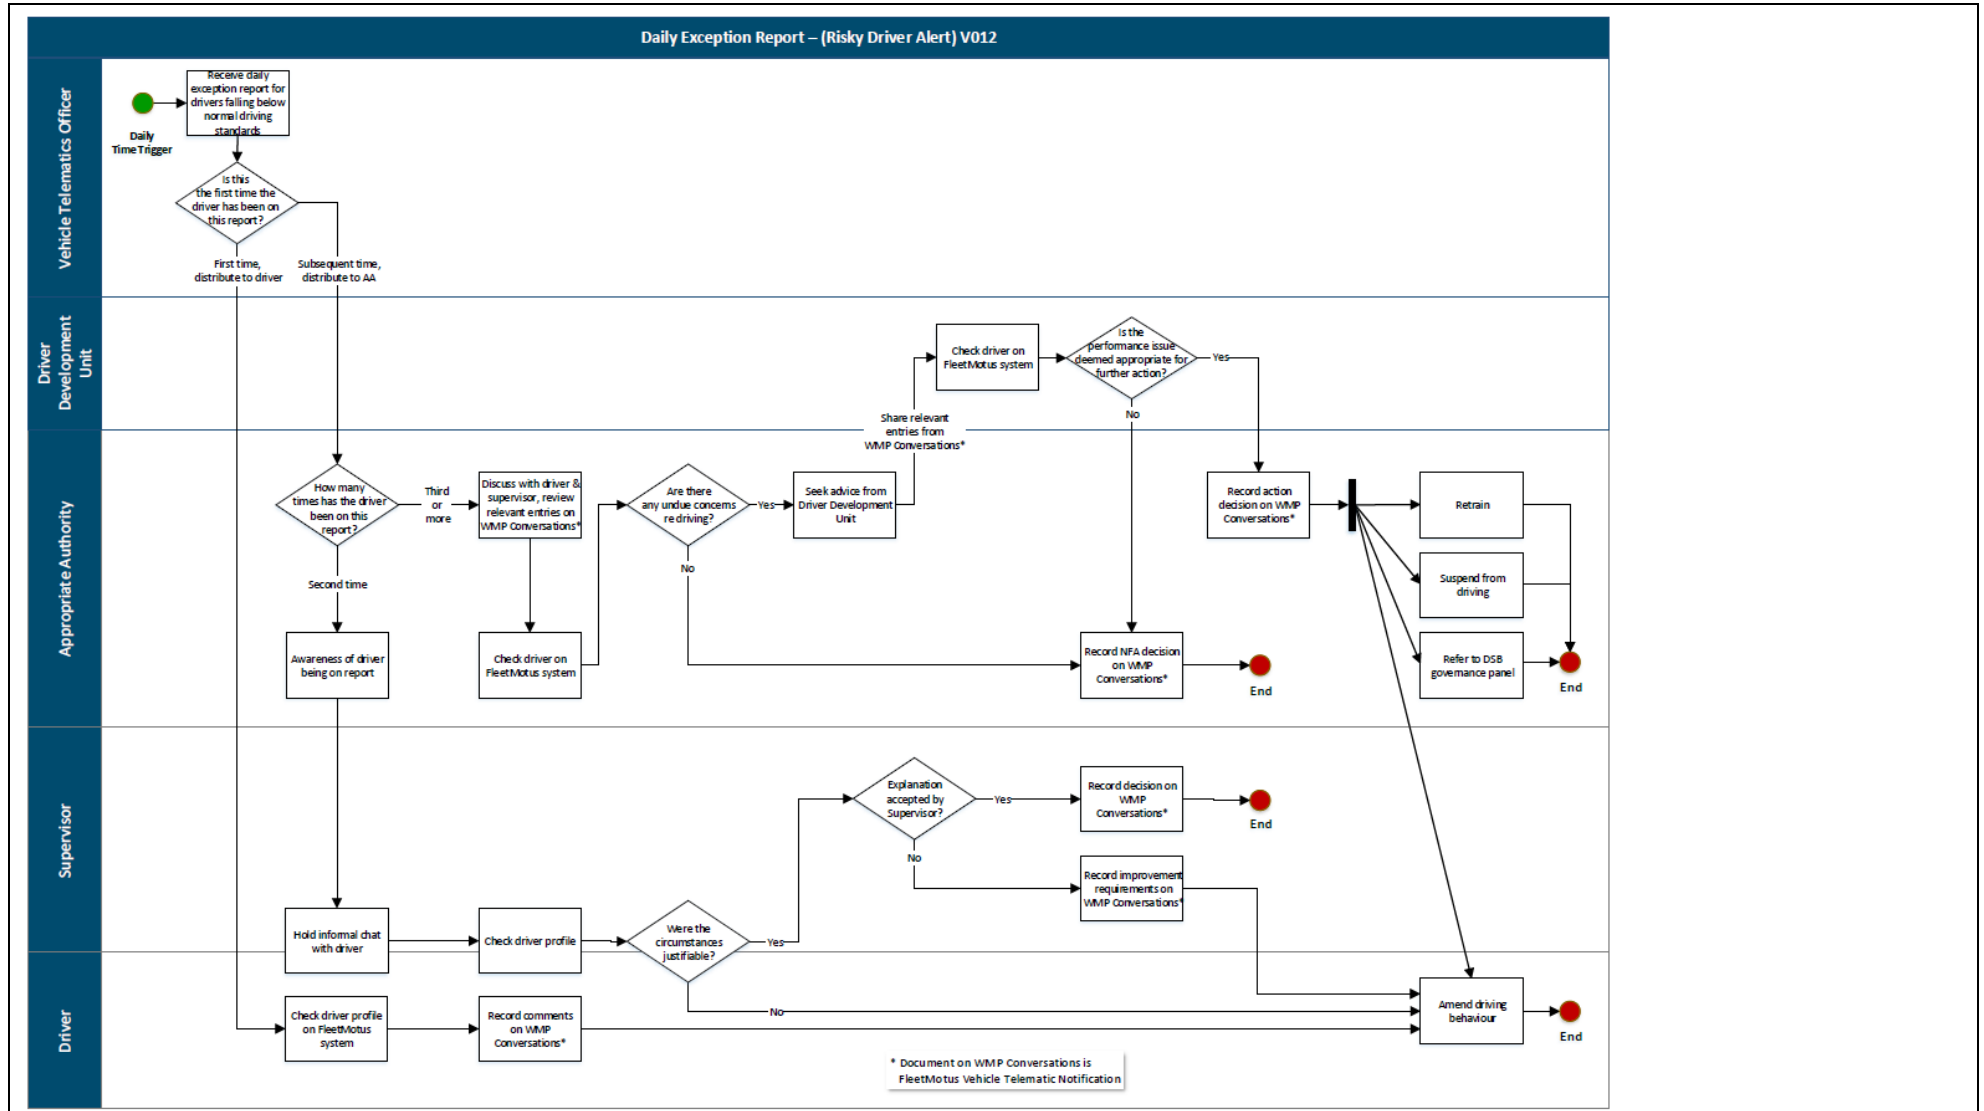

Driver Behaviour - Processes

Monitoring Driver Behaviour

Full lists of processes are available from Fleet Services.

Monitoring and Review

Version	Date Reviewed	No change / Minor Changes / Major Changes (<i>detail</i>)	Amended / Agreed by	New review date