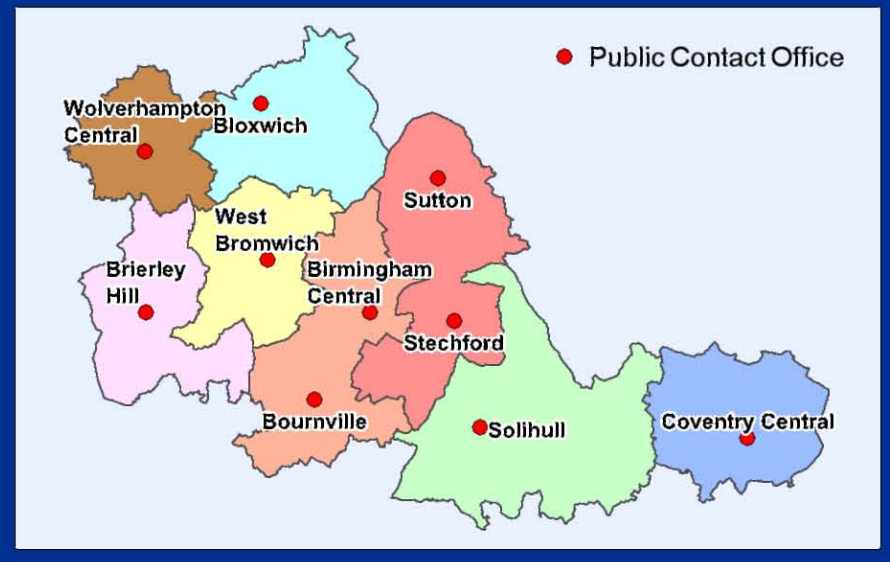

**Legend**

- NPU Boundaries
- Neighbourhood boundaries

# West Midlands Police NPUs & Neighbourhoods

Boundaries correct as on 28 November 2016

**WMP by NPU**

- Birmingham East
- Birmingham West
- Coventry
- Dudley
- Sandwell
- Solihull
- Walsall
- Wolverhampton